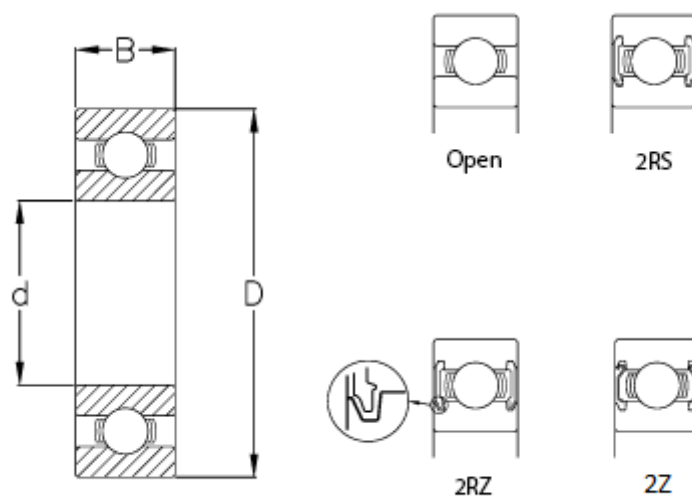

Data Sheet

Article number: 57960201201001

Description: CeramicSpeed hybrid bearing Insulate sealed
6201-CSB

Measures

B	= 10
Ball grade	= 3
C (KN)	= 7.28
C0	= 3.1
d	= 12
D	= 32
Max rpm.	= 38000
Type	= 6201